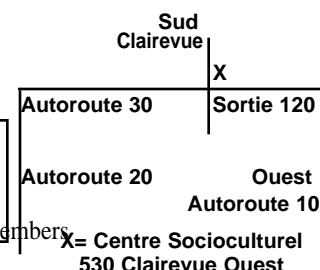

⇒ $7.50 per session 8.50 for non/unpaid members

⇒ Free coffee

• *We would appreciate if you could avoid wearing perfume during tournaments for everybody's well being.*

Unit 151 information for this tournament

Tournament chairman: Jean-Guy Daoust (514) 995-7758
Partners: Jean-Guy Daoust (514) 995-7758

Internet: www.bridgemontreal.ca