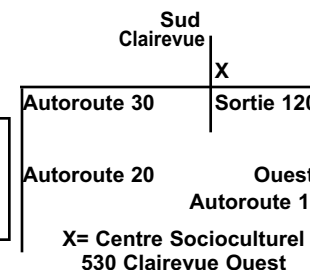

Unit 151 information for this tournament

Responsable de ce tournoi: Jean Castonguay   castonguayjean@videotron.ca   (450) 692-4974
Partenaires: Luc Tremblay   luke_tremblay@yahoo.com   (450) 649-2849

Internet: www.bridgemontreal.ca